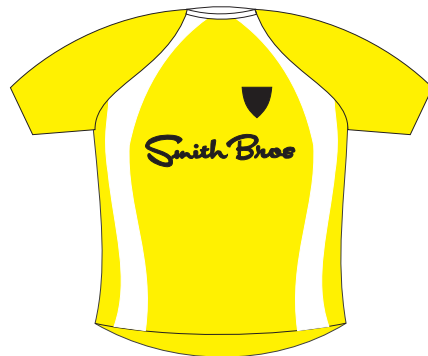

Ultrafit Rugby

Sublimation print can be done to your unique designs

A selection of our designs...