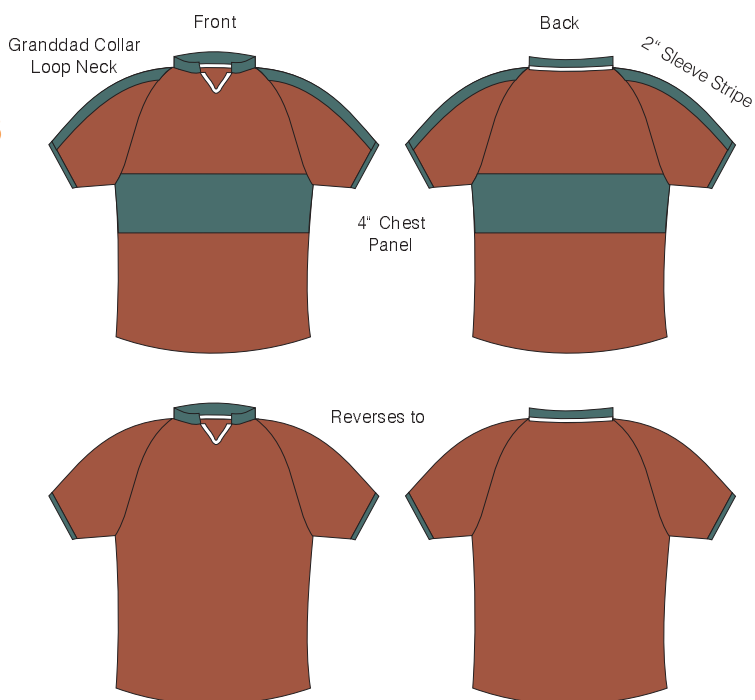

Navy Gold

Black Red

Navy Sky

School PE Jerseys

Medium Weight - 100% Acrylic

Size	Plain	Reversible
26/28"	11.30	14.90
30/32"	11.70	15.90
34/36"	11.90	16.80
38/40"	12.40	18.90
42/44"	15.00	22.00
46/48"	15.40	22.50
Reversible Band	+ 1.95	

IN HOUSE Embroider & Print

Embroider Range £1.50 - £3.50   Print (per line of text) £1.30 - £3.00

Design Information 01709 789590

Colours:
Red Navy
Black Royal
Emerald Bottle Sky
White Amber Purple

Knitted Hoops

330g Supertech	Junior	Adult
Junior	18.90	21.90

Reversible PE Jerseys

Rugby Jersey £18.90

150g, 180g or 220g Eyelet

Ideal School PE

Colours by request