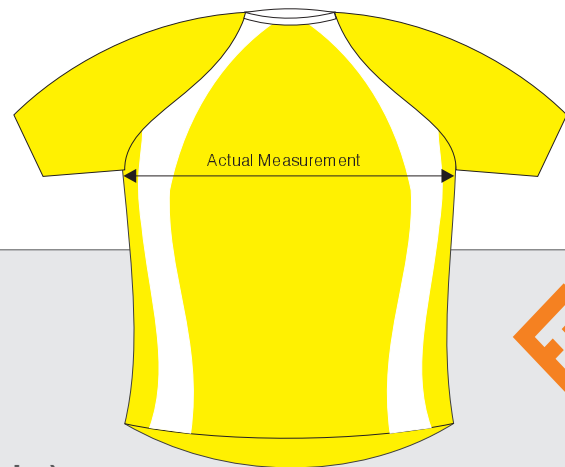

Custom made in the UK
in your club colours

Senior Rugby

Sublimation Print....
Performance Polyester

Custom made in the UK
2-6 week delivery
Adult sizes subject to vat

Fabric	Round Neck
AIRFLOW260 Junior Rugby	26.00
AIRFLOW320 Performance Microdot	27.00
POLYTEX290 Lycra Stretch Fit	30.00

One off Set-up £25.00

Sublimate Rugby Jersey

Semi Fitted Jersey (measurements are actual size)

Junior Sizes (ex vat)

Adult Sizes (subject to vat)

Junior 24"	S.Youth 26"	M.Youth 28"	L.Youth 30"	Youth 32"	XS 34"	Small 36"	Small+ 38"	Medium 40"	Large 42"	X.Large 44"	XXL 46"	3XL 48"	4XL 50"	5XL 52"
---------------	----------------	----------------	----------------	--------------	-----------	--------------	---------------	---------------	--------------	----------------	------------	------------	------------	------------