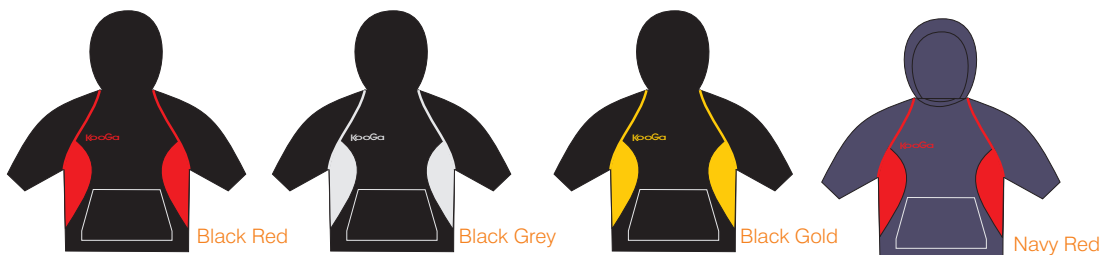

EXPRESS
Embroidery & Print

Embroider Range
£1.50 - £3.50

Print
(per line of text)
£1.30 - £3.00

KooGa					
Men's Sizes (plus VAT)					
Small 40"	Medium 42"	Large 44"	X.Large 46"	XXL 48"	3XL 50"

Black Red

Black Grey