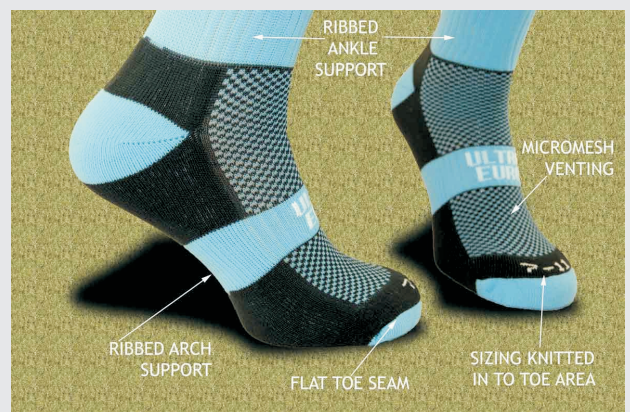

Sky

Black Scarlet

Black White

Bottle White

Navy Sky

This range of socks have the following features:

- Elasticated turn over top— eliminates the need for tie-ups and can be worn under or over the knee
- Elasticated ankle support—helps support the ankle and hold the shin pad in place
- A rosso flat toe seam—gives added comfort
- Fine Knit—enables extra stretch around the calf area
 - Padded Sole—gives added comfort
 - Micro Mesh venting—gives breathability
 - Elasticated Foot Support— for a better fit

Sizes:

Small 12-2 / Medium 3-6
Large 7-12 / XL 12-14

By Gordon Henry Sportswear

01709 789590
gordonhenry.co.uk

Zeon Pro - Stock - Plain
Junior £3.50 / Adult £4.50 (inc vat)
Minimum: 12 per size

(Adult = Medium & Large / Size XL Add 10%)